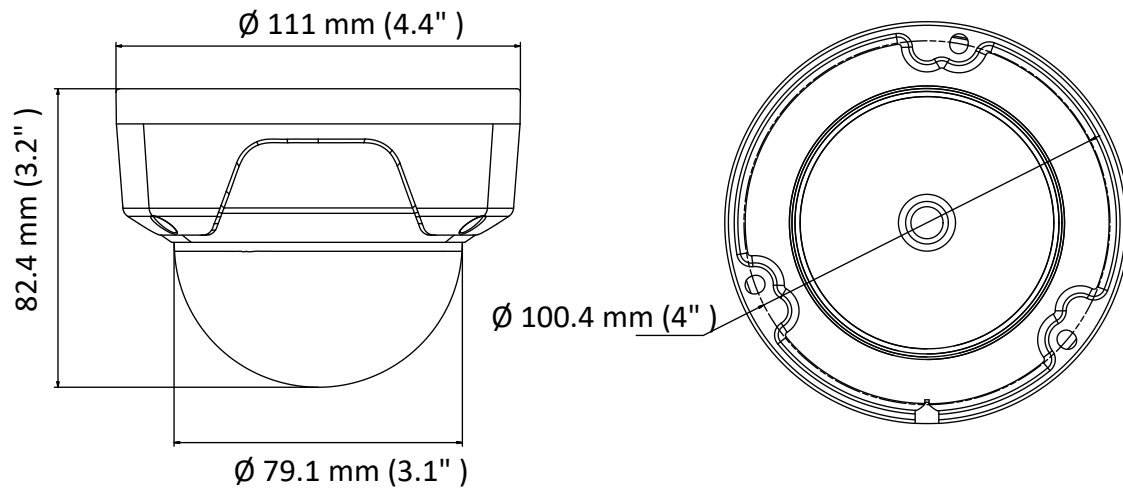

API	ONVIF (PROFILE S, PROFILE G), ISAPI
Simultaneous Live View	Up to 6 channels
User/Host	Up to 32 users 3 levels: Administrator, Operator, and User
Client	iVMS-4200, Hik-Connect, iVMS-5200
Web Browser	IIE7+, Chrome18-42, Firefox5.0+, Safari5.02+
Interface	
Communication Interface	1 RJ45 10M/100M self-adaptive Ethernet port
General	
Operating Conditions	-30 °C to 50 °C (-22 °F to 122 °F), humidity: 95% or less (non-condensing)
Power Supply	12 VDC ± 25%, 5.5 mm coaxial power plug PoE (802.3af, class 3)
Power Consumption and Current	12 VDC, 0.4 A, Max: 5 W PoE: (802.3af, 36 V to 57 V), 0.2 A to 0.13 A, Max: 7 W
Ingress Protection	IP67, IK10 TVS 2000V lightning protection, surge protection and voltage transient protection
Material	Metal & Plastic
Dimensions	Camera: Ø 111 mm × 82.4 mm (Ø 4.4" × 3.2") With package: 134 mm × 134 mm × 108 mm (5.3" × 5.3" × 4.3")
Weight	Camera: Approx. 410 g (0.9 lb.) With package: Approx. 610 g (1.3 lb.)

Available Models

IPC-D120H (2.8 mm), IPC-D120H (4 mm), IPC-D120H (6 mm)

Dimension

Accessory

DS-1281ZJ-DM23
Inclined ceiling mount

DS-1275ZJ-SUS
Vertical Pole Mount

DS-1273ZJ-135
Wall Mount

DS-1273ZJ-135B
Wall Mount